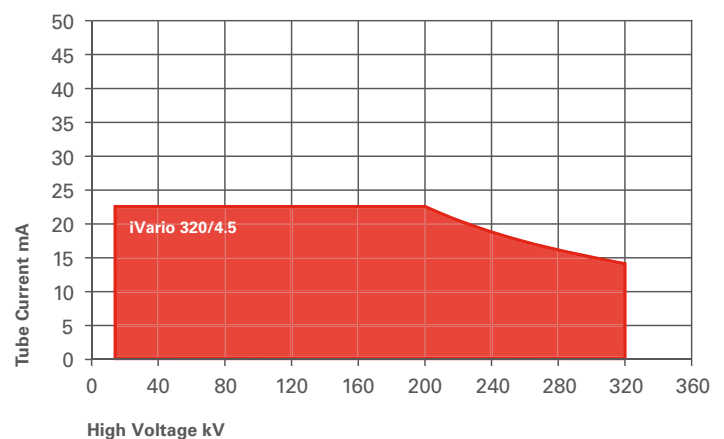

STARTING THE FUTURE TODAY

PRODUCT SPECIFICATIONS

VOLTAGE RANGE	15–320 kV
ADJUSTMENT INCREMENTS (minimum step)	≤ 0.1 kV
ACCURACY	± 1% of max kV
REPRODUCIBILITY (at constant temperature)	± 0.01% of max kV
LONG-TERM VOLTAGE STABILITY *	± 0.1% of max kV
TEMPERATURE-INDUCED DRIFT	± 40 ppm/°C
HIGH-VOLTAGE RIPPLE (with 10 m high-voltage cable)	10 V/mA (min 40V)

EMISSION CURRENT RANGE	0–22.5 mA
ADJUSTMENT INCREMENTS	≤ 0.01 mA
ABSOLUTE ACCURACY	± 0.2% of max mA
REPRODUCIBILITY (at constant temperature)	± 0.002 mA
LONG TERM CURRENT STABILITY *	± 0.1% of set mA
TEMPERATURE INDUCED DRIFT	± 50 ppm/°C

MAXIMUM POWER	4 500 W
KV RAMP-UP AND RAMP-DOWN TIME BETWEEN TWO WORKING POINTS **	< 300 ms

INTERFACES

HIGH-VOLTAGE CONNECTOR TYPE	R24
DATA / CONTROL	Ethernet RS-232

DIMENSIONS

DIMENSIONS (HxWxL)	375 x 910 x 640 mm
WEIGHT	166 kg
APPROVALS	CE, CB, NFC 74100

GENERATOR DIAGRAM

* Over 8 hours at max kV/power after 1 hour warm-up

** Can be further limited by the X-ray tube

COMET

Technology with Passion

COMET AG, Herrengasse 10, CH-3175 Flamatt

T +41 31 744 90 00, F +41 31 744 90 90, info@comet-xray.com, www.comet-xray.com